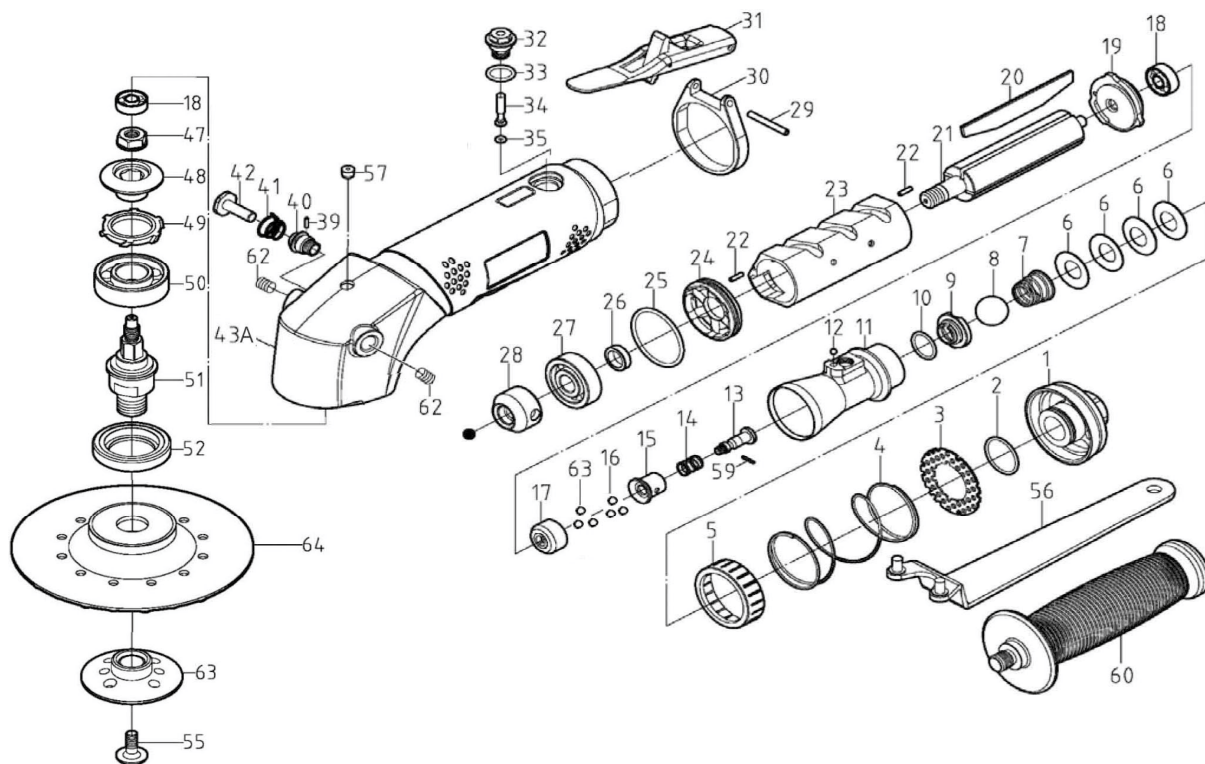

# ST-GD505L3-PL

## 5" INDUSTRIAL ANGLE SANDER W/O LEVER LOCK

### PARTS LIST

No.	Parts No.	Description	Q'ty
1	GD505L-01A	Air Inlet (PT19)	1
	GD505L-01B	Air Inlet (NPT18)	1
	GD505L-01C	Air Inlet (PS19)	1
2	GD505L-02	O-Ring	1
3	GD505L-03	Exhaust Deflector	1
4	GD505L-04	Spring	1
5	GD505L-05	Bushing	1
6	GD505L-06	Washer	4
7	GD505L-07	Cone Spring	1
8	GD505L-08	Steel Ball	1
9	GD505L-09	Washer	1
10	GD505L-10	O-Ring	1
11	GD505L-11	Reverse Valve	1
12	GD505L-12	Steel Ball	1
13	GD505L-13	Screw	1
14	GD505L-14	Spring	1
15	GD505L-15	Bushing	1
16	GD505L-16	Steel Ball	3
17	GD505L-17	Regulator Valve	1
18	GD505L-18	Ball Bearing	2
19	GD505L-19	Rear Plate	1
20	GD505L-20	Blade	4
21	GD505L-21	Rotor	1
22	GD505L-22	Spring Pin	2
23	GD505L-23	Cylinder	1
24	GD505L-24	Front Plate	1
25	GD505L-25	O-Ring	1
26	GD505L-26	Washer	1
27	GD505L-27	Ball Bearing	1
28	GD505L-28	Driving Gear Spindle	1
29	GD505L-29	Spring Pin	1

No.	Parts No.	Description	Q'ty
30	GD505L-30	Bolt Holder	1
31	GD505L-31	Trigger	1
32	GD505L-32	Screw	1
33	GD505L-33	O-Ring	1
34	GD505L-34	Pin Valve Rod	1
35	GD505L-35	O-Ring	1
39	GD505L-39	Pin	1
40	GD505L-40	Screw	1
41	GD505L-41	Cone Spring	1
42	GD505L-42	Lock Pin	1
43A	GD505L-43A	Housing	1
44	GD505L-44	5" Wheel Guard	1
45	GD505L-45	Spring Washer	2
46	GD505L-46	Screw	2
47	GD505L-47	Lock Nut	1
48	GD505L-48	Bevel Gear	1
49	GD505L-49	Washer	1
50	GD505L-50	Ball Bearing	1
51	GD505L-51B	Anvil (M14)	1
52	GD505L-52	Cylinder Set Screw	1
55	GD505L-55	Screw	1
56	GD505L-56	Wrench	1
57	GD505L-57	Oil Drop	1
58	GD505L-58	Pin	1
59	GD505L-59	Pin	1
60	GD505L-60	Handle	1
62	GD505L-62	Heli Sert	2
63	GD507L-63	Lock Nut	1
64	GD505L-64	Pad	1
63	GD505L-63	Steel Ball	3