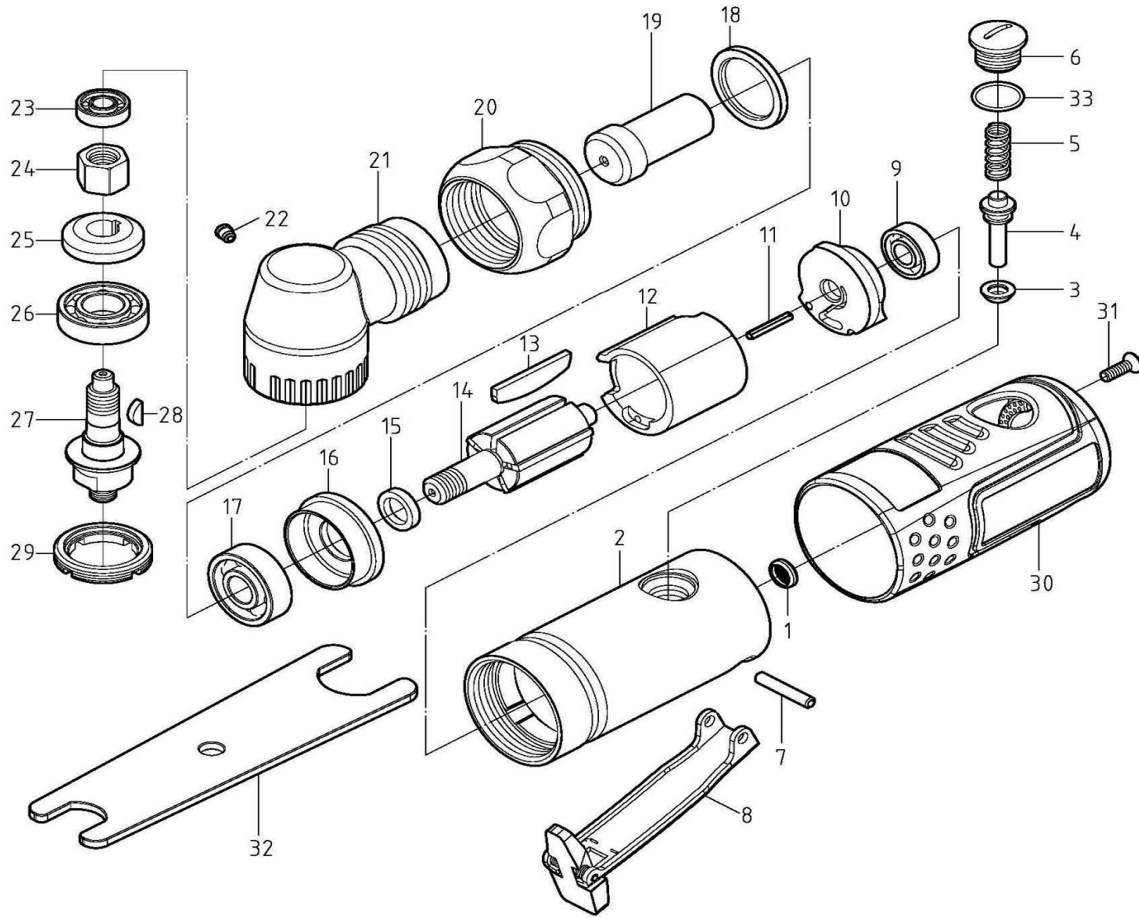

ST-AS30N2R

MINI AIR ANGLE SANDER W/2" ROLOC PAD

PARTS LIST

No.	Parts No.	Description	Q'ty
1	J2-080108001	Air Strainer	1
2	J2-001124603	Housing	1
3	J2-032101601	Anvil Collar	1
4	J2-010101601	Pin Valve Rod	1
5	J2-007112701	Spring	1
6	J2-049105201	Screw	1
7	J2-9283016	Spring Pin	1
8	J2-030107001	Trigger	1
9	J2-902696-04	Ball Bearing	1
10	J2-011102401	Rear Plate	1
11	J2-9282014	Spring Pin	1
12	J2-012102401	Cylinder	1
13	J2-014101601	Blade	5
14	J2-013124601	Rotor	1
15	J2-016102702	Washer	1
16	J2-015107001	Front Plate	1
17	J2-902608-06	Ball Bearing	1

No.	Parts No.	Description	Q'ty
18	J2-016124601	Washer	1
19	J2-078124601	Driving Gear Spindle	1
20	J2-035124601	Lock Nut	1
21	J2-073112501	Angle Housing	1
22	J2-91503	Oil Drop	1
23	J2-902695-02	Ball Bearing	1
24	J2-035108003	Lock Nut	1
25	J2-079108001	Bevel Gear	1
26	J2-9026900-4	Ball Bearing	1
27	J2-025123501	Anvil	1
28	J2-9130208	Key	1
29	J2-017108002	Cylinder Set Screw	1
30	J2-045124601	Cover	1
31	J2-049104101	Screw	1
32	J3-576106101	Wrench	1
33	J2-916008819	O-Ring	1