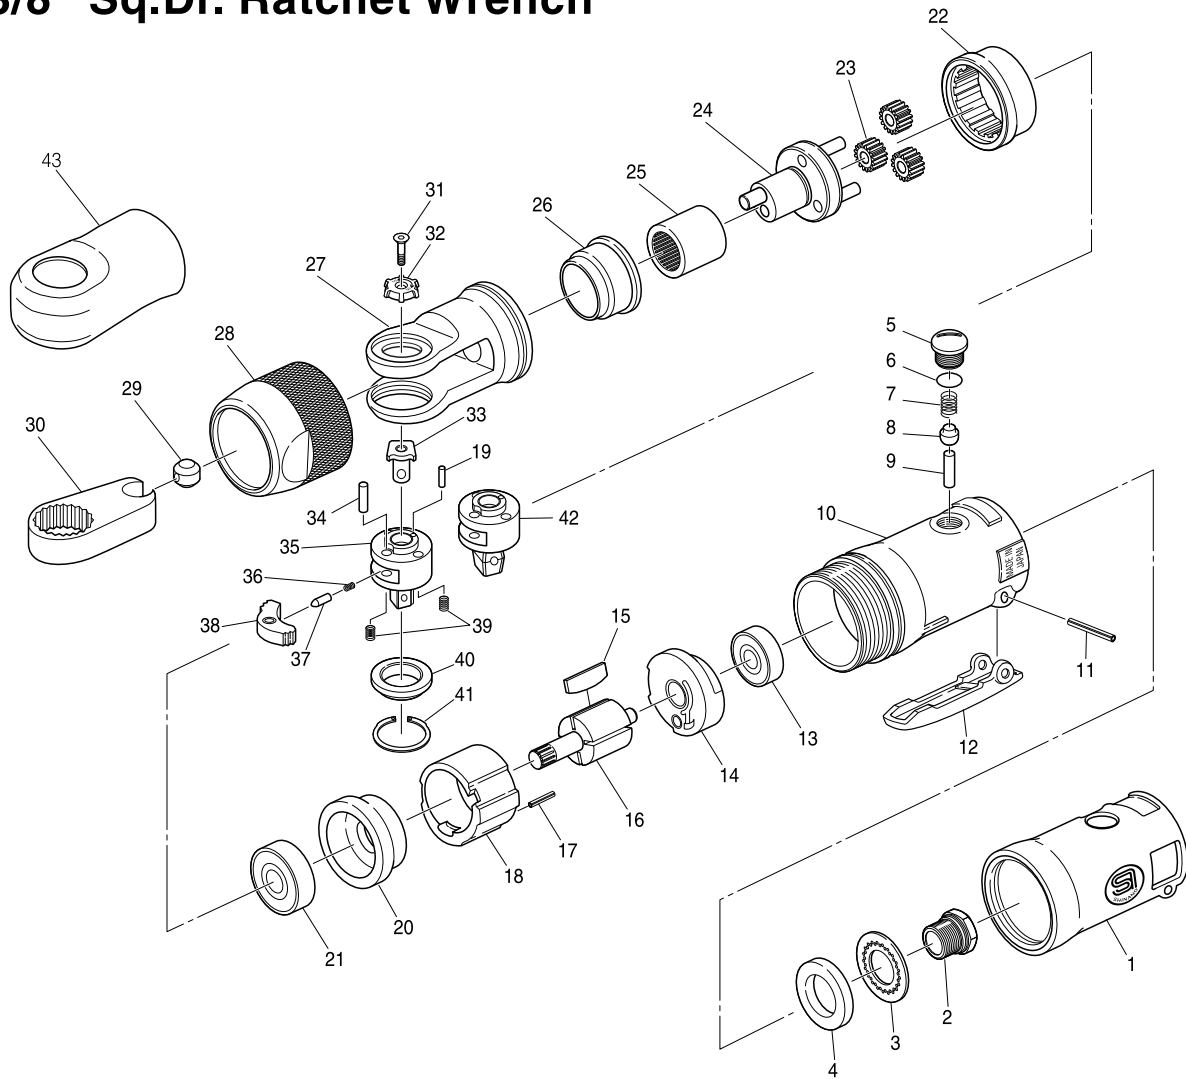

SI-1107B

1/4" Sq.Dr. Ratchet Wrench

SI-1108B

3/8" Sq.Dr. Ratchet Wrench

Ref. No.	Parts No.	Description	Q'ty	Ref. No.	Parts No.	Description	Q'ty
1	1313-3	Housing Cover	1	23	310-12	Planet Gear	3
2	1310-15	Inlet Bushing	1	24	1313-11	Crank Shaft incl. Planet Pins(310-19X3)	1
3	310Q-2	Silencer	1	25	HK1210	Needle Bearing	1
4	310Q-4	Muffler	1	26	1313-12	Needle Housing	1
5	800-14	Valve Screw	1	27	1311-2A	Ratchet Housing	1
6	S-9	O-Ring	1	28	1312-6	Lock Ring	1
7	670-49	Valve Spring	1	29	1310-20	Drive Bushing	1
8	300-10	Valve	1	30	1310-23	Yoke	1
9	310-4S	Valve Pin	1	31	Y-M30---60	Counter Sink	1
10	1313-1	Motor Housing incl.Bush(310-1S)	1	32	1310-6	Reverse Dial	1
11	30-22	Roll Pin(3φ-22)	1	33	1310-5	Reverse Shaft	1
12	1313-9	Throttle Lever	1	34	1310-26	Dowel Pin	1
13	696-ZZ	Ball Bearing	1	35	1312-12	1/4" Sq. Anvil	1
14	1313-6	Rear Plate	1	36	310-34	Reverse Spring	1
15	1313-5	Rotor Blade	4	37	310-16	Reverse Pin	1
16	1313-2	Rotor	1	38	1310-21	Ratchet Pawl	1
17	20-12	Roll Pin(2φ-12)	1	39	1310-24	Thrust Washer Spring	2
18	1313-4	Cylinder	1	40	1310-22	Thrust Washer	1
19	20-5	Roll Pin(2φ-5)	1	41	1313-30	Retaining Ring	1
20	1313-7	Front Plate	1	★42	1310W-1	3/8" Sq. Wobble Anvil	1
21	608-ZZ	Ball Bearing	1	43	1313-23R	Boot	1
22	1313-8	Internal Gear	1				