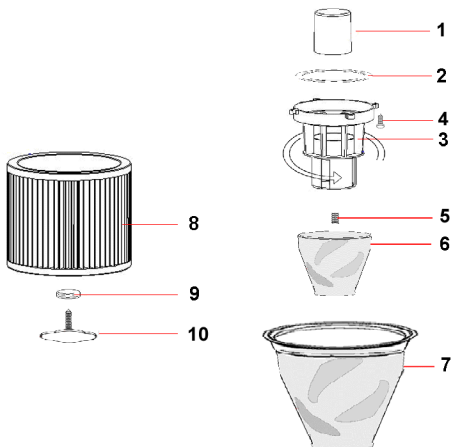

HEAD

SET PUMP

PLASTIC TANK

FILTER SET

DETERGENT TROLLEY TANK 8lt

ESTRO WPV11020MT

HEAD			
POS.	COD.	DESCRIPTION	Q.TY
1	CEIN016VB4	Green Light Switch 2P	1
2	CEIN016RB4	Red Light Switch 2P	1
3	CGLO5931	Trademark ELSEA f.to 59x31,5	1
4	CVVA520ZN	Self Tipping Screw 5x20 TC ZN	4
5	CPMA260FE	Estro Handle Ø260	1
6	CVVA525ZN	Self Tipping Screw 5x25 TC ZN	4
7	CVVA525ZN	Self Tipping Screw 5x25 TC ZN	2
8	CPFC001	Cablefix	1
9	CPCO335	Ares cover Ø335	1
10	CEMO002/2	Complete Terminal board 3poles	1
11	CCGU110	Foam Filter H10mm - Ø110mm	1
12	CVVA525ZN	Self Tipping Screw 5x25 TC ZN	6
13	CPCM345E	Estro Motor Cover Ø345mm	1
14	CECE031Ø,5	Electric cable H05 3x1 mm ² L=8,5mt	1
15	CECC350GV	Yellow/Green Connection Cable L350mm	1
16	CGFI088/Ø5	Sealed Filter MTP65/AU H=88 D.160-120	1
17	CVVA525ZN	Self Tipping Screw 5x25 TC ZN	8
18	CVVM516TC	Metric screw M5x16	1
19	CPFM336	Motor Holder Ø336mm	1
20	CPDA020	Motor plastic spacer ring H=20	1
21	CGGU005L	"L" Gasket s/f H=5mm	1
22	MO10302BP	Motor Double Stage by-pass 1200W-PC30	1
23	CGGU003P	Plane Gasket H=3mm	1
24	CGFI020/Ø5F	Washer MTP65 Ø230x145x20 + 16F	1
25	CPBM346BC	Double Stage Motor Base Ø436	1
26	CGGU339	Head/Tank Gasket SBR Ø339x280x3	1
27	CEPS346A	Plate of ground	1

FILTER SET WET DRY			
POS.	COD.	DESCRIPTION	Q.TY
1	CPGA080	Float Ø80	1
2	CGRO160	Mousse Washer Ø160 (OPTIONAL, Cartridge Filter)	1
3	CPPG168	Float Supporting Ø168	1
4	CVVA516ZNF	Self Tipping Screw 5x16 FLL	4
5	CVIF810	Threaded insert M8 Ø10 (OPTIONAL)	1
6	ACCA165A	Anti-foam/liquids cover	1
7	FA034PP	Polyester Little Filter with Ring Ø34 (OPTIONAL)	1
8	FI175140P	Cartridge filter Polyestere Ø175 H140 (OPTIONAL)	1
9	CGGU1572	Gasket NBR 15x7,8x2 mm (OPTIONAL)	1
10	CVGA820	Cartridge wingnut M8x20 (OPTIONAL)	1