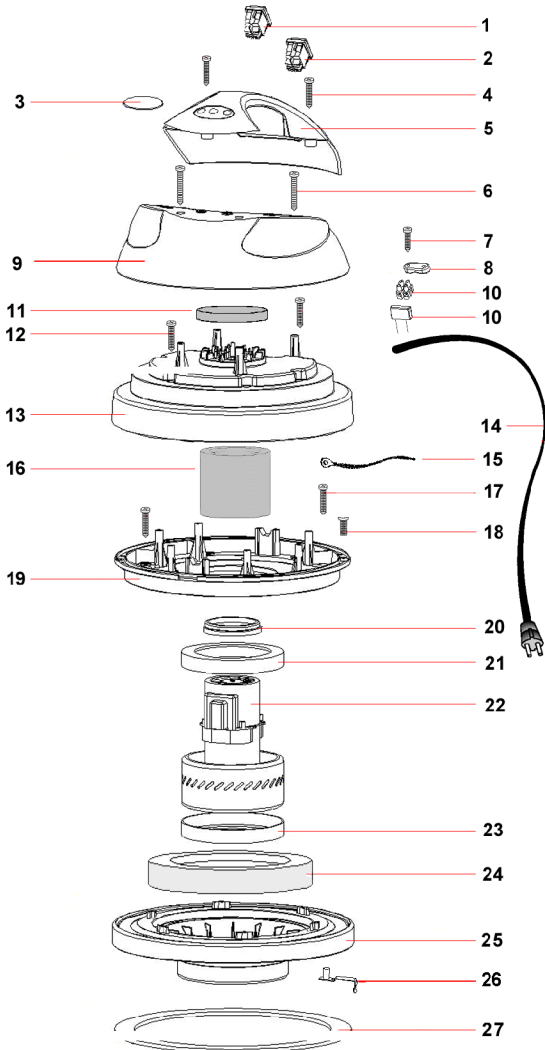

HEAD

SET PUMP

PLASTIC TANK

FILTER SET

DETERGENT TROLLEY TANK 8lt

ESTRO WPV11020MT

HEAD			
POS.	COD.	DESCRIPTION	Q.TY
1	CEIN016VB4	Green Light Switch 2P	1
2	CEIN016RB4	Red Light Switch 2P	1
3	CGLO5931	Trademark ELSEA f.to 59x31,5	1
4	CVVA520ZN	Self Tipping Screw 5x20 TC ZN	4
5	CPMA260FE	Estro Handle Ø260	1
6	CVVA525ZN	Self Tipping Screw 5x25 TC ZN	4
7	CVVA525ZN	Self Tipping Screw 5x25 TC ZN	2
8	CPFC001	Cablefix	1
9	CPCO335	Ares cover Ø335	1
10	CEMO002/2	Complete Terminal board 3poles	1
11	CCGU110	Foam Filter H10mm - Ø110mm	1
12	CVVA525ZN	Self Tipping Screw 5x25 TC ZN	6
13	CPCM345E	Estro Motor Cover Ø345mm	1
14	CECE031Ø,5	Electric cable H05 3x1 mm ² L=8,5mt	1
15	CECC350GV	Yellow/Green Connection Cable L350mm	1
16	CGFI088/Ø5	Sealed Filter MTP65/AU H=88 D.160-120	1
17	CVVA525ZN	Self Tipping Screw 5x25 TC ZN	8
18	CVVM516TC	Metric screw M5x16	1
19	CPFM336	Motor Holder Ø336mm	1
20	CPDA020	Motor plastic spacer ring H=20	1
21	CGGU005L	"L" Gasket s/f H=5mm	1
22	MO10302BP	Motor Double Stage by-pass 1200W-PC30	1
23	CGGU003P	Plane Gasket H=3mm	1
24	CGFI020/Ø5F	Washer MTP65 Ø230x145x20 + 16F	1
25	CPBM346BC	Double Stage Motor Base Ø436	1
26	CGGU339	Head/Tank Gasket SBR Ø339x280x3	1
27	CEPS346A	Plate of ground	1

FILTER SET WET DRY			
POS.	COD.	DESCRIPTION	Q.TY
1	CPGA080	Float Ø80	1
2	CGRO160	Mousse Washer Ø160 (OPTIONAL, Cartridge Filter)	1
3	CPPG168	Float Supporting Ø168	1
4	CVVA516ZNF	Self Tipping Screw 5x16 FLL	4
5	CVIF810	Threaded insert M8 Ø10 (OPTIONAL)	1
6	ACCA165A	Anti-foam/liquids cover	1
7	FA034PP	Polyester Little Filter with Ring Ø34 (OPTIONAL)	1
8	FI175140P	Cartridge filter Polyestere Ø175 H140 (OPTIONAL)	1
9	CGGU1572	Gasket NBR 15x7,8x2 mm (OPTIONAL)	1
10	CVGA820	Cartridge wingnut M8x20 (OPTIONAL)	1