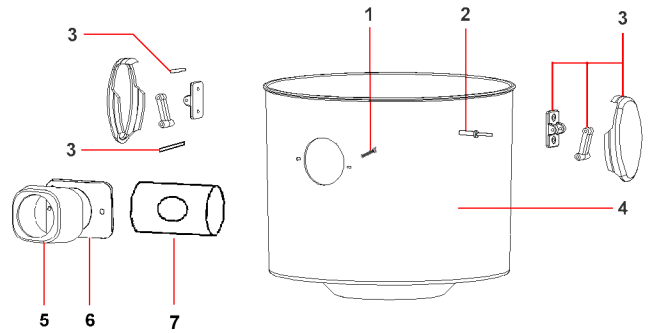

HEAD

SET PUMP

PLASTIC TANK

FILTER SET

DETERGENT TROLLEY TANK 8lt

ESTRO WPV11020MT

HEAD			
POS.	COD.	DESCRIPTION	Q.TY
1	CEIN016VB4	Green Light Switch 2P	1
2	CEIN016RB4	Red Light Switch 2P	1
3	CGLO5931	Trademark ELSEA f.to 59x31,5	1
4	CVVA520ZN	Self Tipping Screw 5x20 TC ZN	4
5	CPMA260FE	Estro Handle Ø260	1
6	CVVA525ZN	Self Tipping Screw 5x25 TC ZN	4
7	CVVA525ZN	Self Tipping Screw 5x25 TC ZN	2
8	CPFC001	Cablefix	1
9	CPCO335	Ares cover Ø335	1
10	CEMO002/2	Complete Terminal board 3poles	1
11	CCGU110	Foam Filter H10mm - Ø110mm	1
12	CVVA525ZN	Self Tipping Screw 5x25 TC ZN	6
13	CPCM345E	Estro Motor Cover Ø345mm	1
14	CECE031Ø,5	Electric cable H05 3x1 mm ² L=8,5mt	1
15	CECC350GV	Yellow/Green Connection Cable L350mm	1
16	CGFI088/Ø5	Sealed Filter MTP65/AU H=88 D.160-120	1
17	CVVA525ZN	Self Tipping Screw 5x25 TC ZN	8
18	CVVM516TC	Metric screw M5x16	1
19	CPFM336	Motor Holder Ø336mm	1
20	CPDA020	Motor plastic spacer ring H=20	1
21	CGGU005L	"L" Gasket s/f H=5mm	1
22	MO10302BP	Motor Double Stage by-pass 1200W-PC30	1
23	CGGU003P	Plane Gasket H=3mm	1
24	CGFI020/Ø5F	Washer MTP65 Ø230x145x20 + 16F	1
25	CPBM346BC	Double Stage Motor Base Ø436	1
26	CGGU339	Head/Tank Gasket SBR Ø339x280x3	1
27	CEPS346A	Plate of ground	1

FILTER SET WET DRY			
POS.	COD.	DESCRIPTION	Q.TY
1	CPGA080	Float Ø80	1
2	CGRO160	Mousse Washer Ø160 (OPTIONAL, Cartridge Filter)	1
3	CPPG168	Float Supporting Ø168	1
4	CVVA516ZNF	Self Tipping Screw 5x16 FLL	4
5	CVIF810	Threaded insert M8 Ø10 (OPTIONAL)	1
6	ACCA165A	Anti-foam/liquids cover	1
7	FA034PP	Polyester Little Filter with Ring Ø34 (OPTIONAL)	1
8	FI175140P	Cartridge filter Polyestere Ø175 H140 (OPTIONAL)	1
9	CGGU1572	Gasket NBR 15x7,8x2 mm (OPTIONAL)	1
10	CVGA820	Cartridge wingnut M8x20 (OPTIONAL)	1