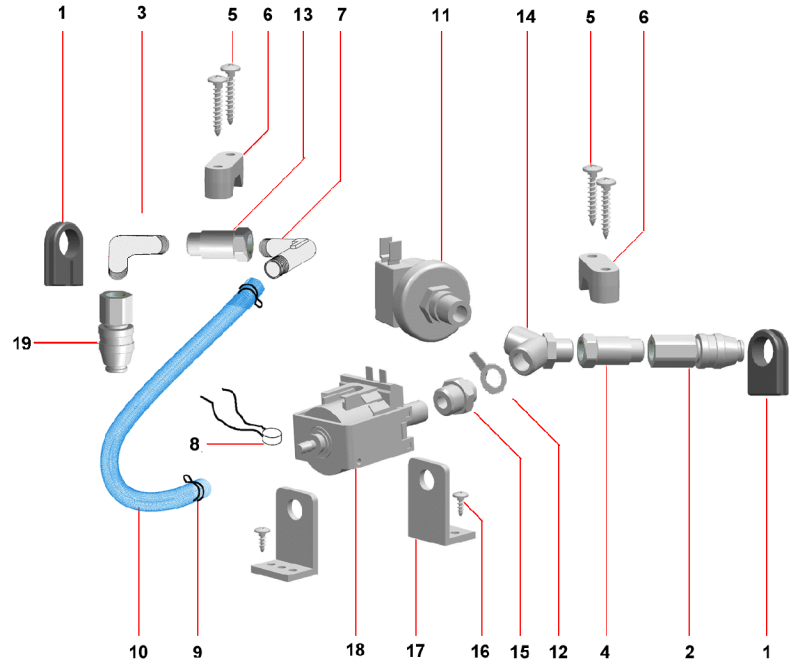

HEAD

SET PUMP

PLASTIC TANK

FILTER SET

DETERGENT TROLLEY TANK 8lt

ESTRO WPV11020MT

HEAD			
POS.	COD.	DESCRIPTION	Q.TY
1	CEIN016VB4	Green Light Switch 2P	1
2	CEIN016RB4	Red Light Switch 2P	1
3	CGLO5931	Trademark ELSEA f.to 59x31,5	1
4	CVVA520ZN	Self Tipping Screw 5x20 TC ZN	4
5	CPMA260FE	Estro Handle Ø260	1
6	CVVA525ZN	Self Tipping Screw 5x25 TC ZN	4
7	CVVA525ZN	Self Tipping Screw 5x25 TC ZN	2
8	CPFC001	Cablefix	1
9	CPCO335	Ares cover Ø335	1
10	CEMO002/2	Complete Terminal board 3poles	1
11	CCGU110	Foam Filter H10mm - Ø110mm	1
12	CVVA525ZN	Self Tipping Screw 5x25 TC ZN	6
13	CPCM345E	Estro Motor Cover Ø345mm	1
14	CECE031Ø,5	Electric cable H05 3x1 mm ² L=8,5mt	1
15	CECC350GV	Yellow/Green Connection Cable L350mm	1
16	CGFI088/Ø5	Sealed Filter MTP65/AU H=88 D.160-120	1
17	CVVA525ZN	Self Tipping Screw 5x25 TC ZN	8
18	CVVM516TC	Metric screw M5x16	1
19	CPFM336	Motor Holder Ø336mm	1
20	CPDA020	Motor plastic spacer ring H=20	1
21	CGGU005L	"L" Gasket s/f H=5mm	1
22	MO10302BP	Motor Double Stage by-pass 1200W-PC30	1
23	CGGU003P	Plane Gasket H=3mm	1
24	CGFI020/Ø5F	Washer MTP65 Ø230x145x20 + 16F	1
25	CPBM346BC	Double Stage Motor Base Ø436	1
26	CGGU339	Head/Tank Gasket SBR Ø339x280x3	1
27	CEPS346A	Plate of ground	1