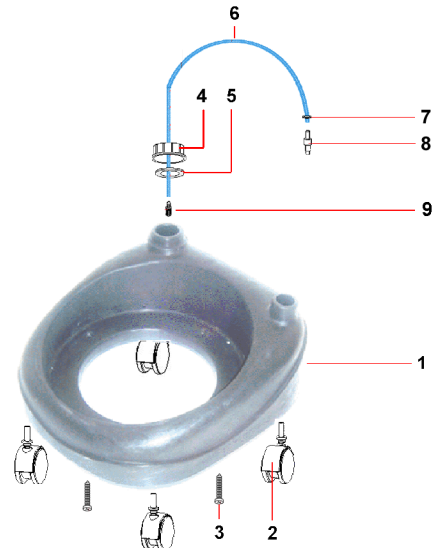

HEAD

SET PUMP

PLASTIC TANK

FILTER SET

DETERGENT TROLLEY TANK 8lt

ESTRO WPV11020MT

HEAD			
POS.	COD.	DESCRIPTION	Q.TY
1	CEIN016VB4	Green Light Switch 2P	1
2	CEIN016RB4	Red Light Switch 2P	1
3	CGLO5931	Trademark ELSEA f.to 59x31,5	1
4	CVVA520ZN	Self Tipping Screw 5x20 TC ZN	4
5	CPMA260FE	Estro Handle Ø260	1
6	CVVA525ZN	Self Tipping Screw 5x25 TC ZN	4
7	CVVA525ZN	Self Tipping Screw 5x25 TC ZN	2
8	CPFC001	Cablefix	1
9	CPCO335	Ares cover Ø335	1
10	CEMO002/2	Complete Terminal board 3poles	1
11	CCGU110	Foam Filter H10mm - Ø110mm	1
12	CVVA525ZN	Self Tipping Screw 5x25 TC ZN	6
13	CPCM345E	Estro Motor Cover Ø345mm	1
14	CECE031Ø,5	Electric cable H05 3x1 mm ² L=8,5mt	1
15	CECC350GV	Yellow/Green Connection Cable L350mm	1
16	CGFI088/Ø5	Sealed Filter MTP65/AU H=88 D.160-120	1
17	CVVA525ZN	Self Tipping Screw 5x25 TC ZN	8
18	CVVM516TC	Metric screw M5x16	1
19	CPFM336	Motor Holder Ø336mm	1
20	CPDA020	Motor plastic spacer ring H=20	1
21	CGGU005L	"L" Gasket s/f H=5mm	1
22	MO10302BP	Motor Double Stage by-pass 1200W-PC30	1
23	CGGU003P	Plane Gasket H=3mm	1
24	CGFI020/Ø5F	Washer MTP65 Ø230x145x20 + 16F	1
25	CPBM346BC	Double Stage Motor Base Ø436	1
26	CGGU339	Head/Tank Gasket SBR Ø339x280x3	1
27	CEPS346A	Plate of ground	1