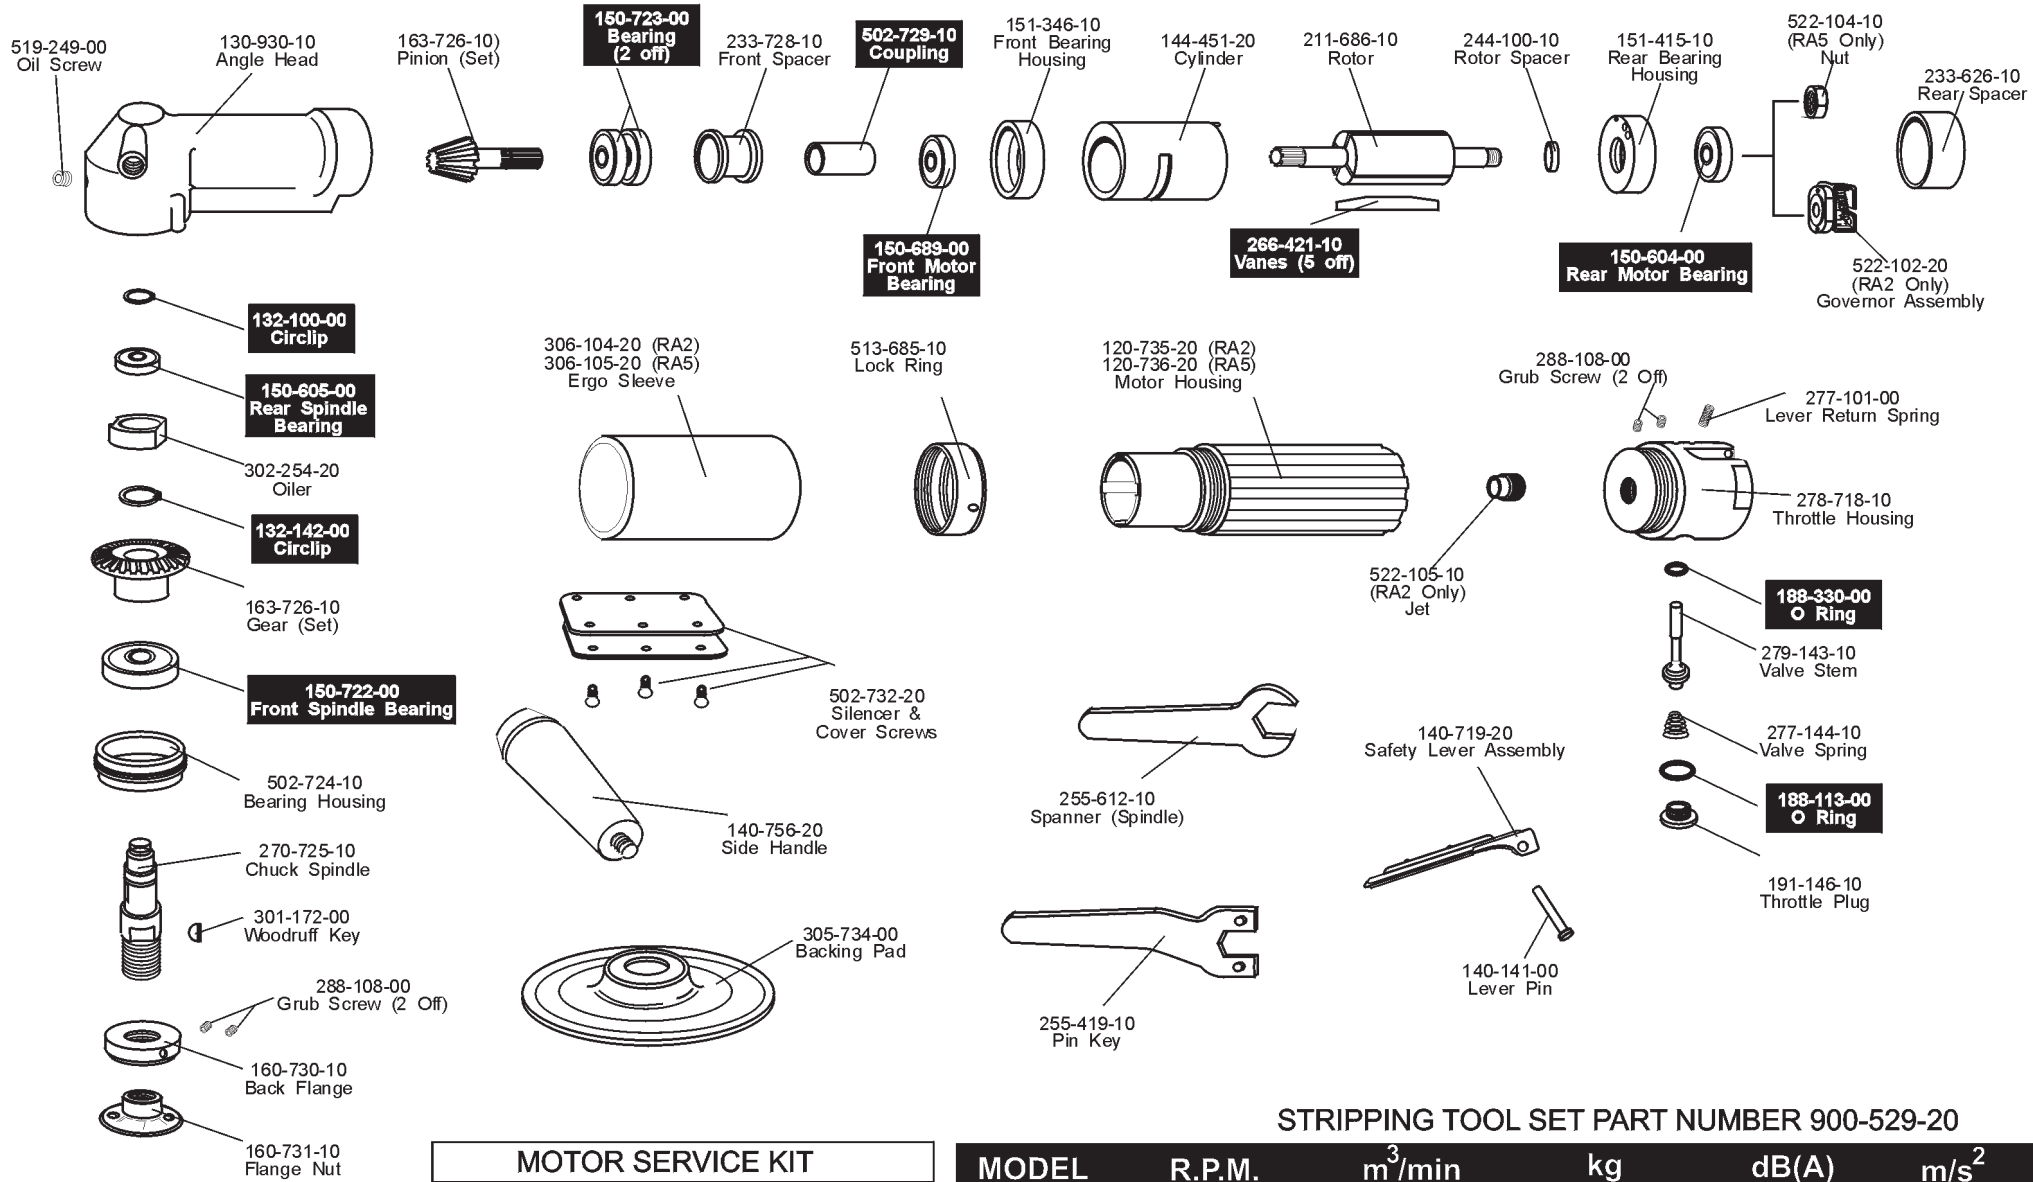

# ATA MODEL RA2 & RA5 PARTS LIST

990-038-10 | 270300

**MOTOR SERVICE KIT**

All parts shown highlighted with a black box are included in SERVICE KIT 555-111-20

STRIPPING TOOL SET PART NUMBER 900-529-20

MODEL	R.P.M.	m <sup>3</sup> /min	kg	dB(A)	m/s <sup>2</sup>
RA2	2700	0.8	2.2	63	< 2.5
RA5	5500	0.8	2.2	75	< 2.5