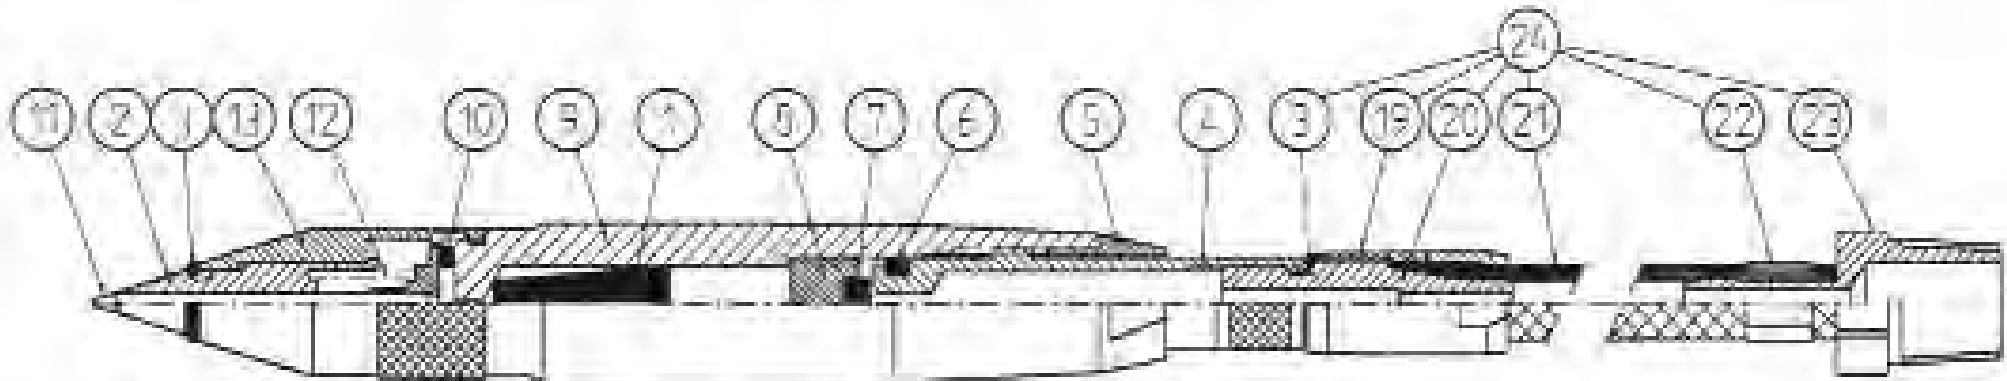

# ATA ENGRAVAPEN PARTS LIST

Pos.	ATA Part No.	Description (English)	Francais
1	009/4010121	Filter screen	Filtre
2	009/301009	Bushing	Boite
3	009/315-M3	O'Ring 5.1x1.6	Joint torique
4	009/301003	Valve Cone	Valve
5	009/401004	Locknut	Ecrou
6	009/315-P5	O'Ring 5.3x2.4	Joint Torique
7	009/401012	Rubber Block	Block en caoutchouc
8	009/401005	Valve Seat	Seige de Valve
9	009/201006	Housing	Carter
10	009/315-T9	O'Ring 7.66x1.78	Joint Torique
11	009/201011-91	Needle (standard)	Aiguille (standard)
12	009/401013	Spring	Ressort
13	009/301008	Front Section	Partie frontale
19	009/401002	Sleeve	Fourreau
20	009/401001	Hose Nipple	Nipple de tuyau
21	009/30022	Hose Grey, 2.5m	Tuyau Gris, 2.5m
22	009/401001-04	Hose Clamp	Crampon de manchon
23	009/401014	Outside coupling R $\frac{1}{4}$ "	Raccord R $\frac{1}{4}$ "
24	009/315-X3	Grey Hose Complete	Tuyau Gris Compl.